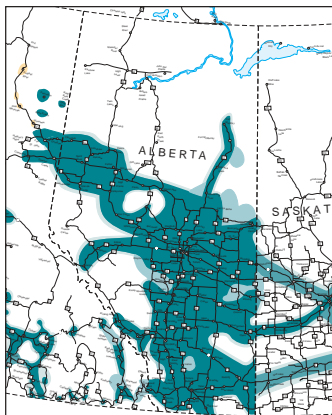

British Columbia coverage map

- Rogers™ Wireless**
- GSM/GPRS/TDMA/Analog
 - GSM/GPRS/Analog
 - GSM/GPRS
 - Fringe
 - Future Coverage

- Analog Roaming Coverage***
- Current Coverage

*Roaming and other applicable charges will apply.

175BC-51-06

Canada's Largest Integrated Wireless Voice and Data Network

Regional Cellular Service Areas

National

Saskatchewan, Manitoba, Kenora & Thunder Bay

Alberta

Ontario & Quebec

Atlantic

This map is a general representation of wireless coverage, and the areas shown are approximate. Actual coverage may vary, and reception depends on system availability and capacity, system repairs and modifications, customer's equipment, signal strength, topography and environmental and other conditions. Handheld portable phones used in moving vehicles without an installed in-car kit will not receive optimal quality of services and will pose a safety hazard. Some Digital PCS features available in selected areas only. Coverage area is based upon the most recent public information available as of 03/2004. "Rogers, Rogers Wireless, and the Mobius design are trademarks of Rogers Communications Inc. Used under license.