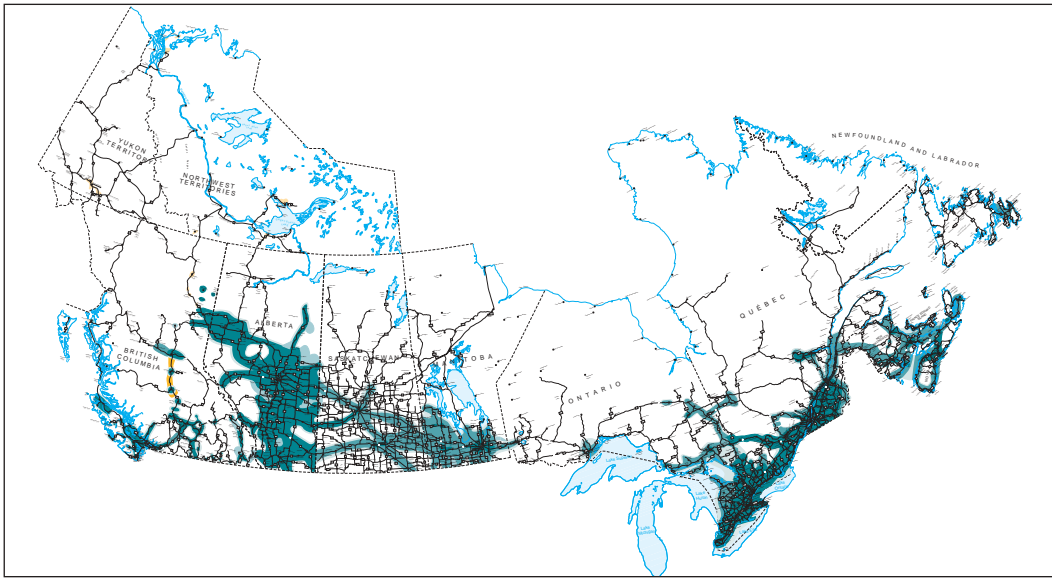

British Columbia coverage map

- Rogers™ Wireless**
- GSM/GPRS/TDMA/Analog
 - GSM/GPRS/Analog
 - GSM/GPRS
 - Fringe
 - Future Coverage

- Analog Roaming Coverage***
- Current Coverage

*Roaming and other applicable charges will apply.

175BC-51-06

Canada's Largest Integrated Wireless Voice and Data Network

Regional Cellular Service Areas

National

Saskatchewan, Manitoba, Kenora & Thunder Bay

Alberta

Ontario & Quebec

Atlantic