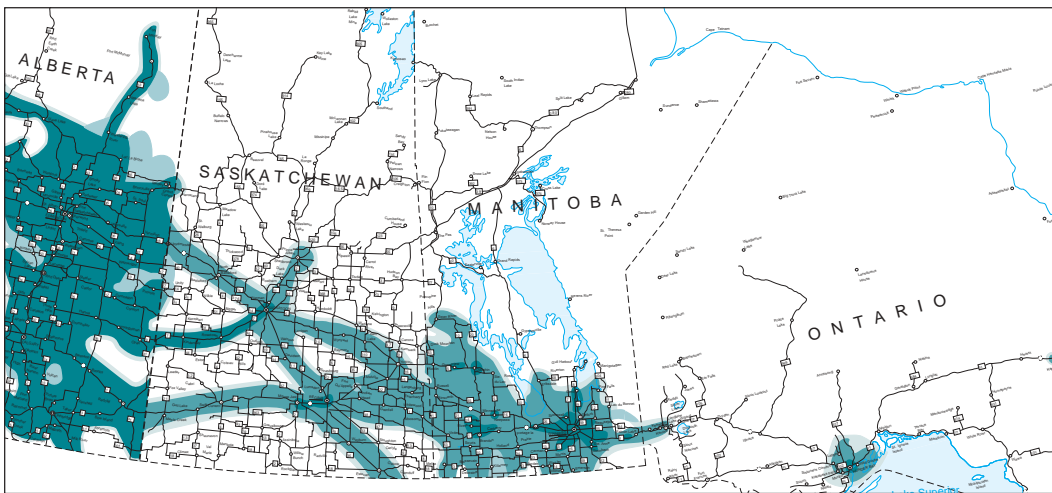

British Columbia coverage map

- Rogers™ Wireless**
- GSM/GPRS/TDMA/Analog
 - GSM/GPRS/Analog
 - GSM/GPRS
 - Fringe
 - Future Coverage

- Analog Roaming Coverage***
- Current Coverage

*Roaming and other applicable charges will apply.

175BC-51-06

Canada's Largest Integrated Wireless Voice and Data Network

Regional Cellular Service Areas

National

Saskatchewan, Manitoba, Kenora & Thunder Bay

Alberta

Ontario & Quebec

Atlantic