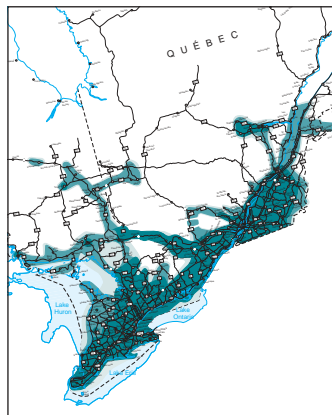

British Columbia coverage map

- Rogers™ Wireless**
- GSM/GPRS/TDMA/Analog
 - GSM/GPRS/Analog
 - GSM/GPRS
 - Fringe
 - Future Coverage

- Analog Roaming Coverage***
- Current Coverage

*Roaming and other applicable charges will apply.

175BC-51-06

Canada's Largest Integrated Wireless Voice and Data Network

Regional Cellular Service Areas

National

Saskatchewan, Manitoba, Kenora & Thunder Bay

Alberta

Ontario & Quebec

Atlantic