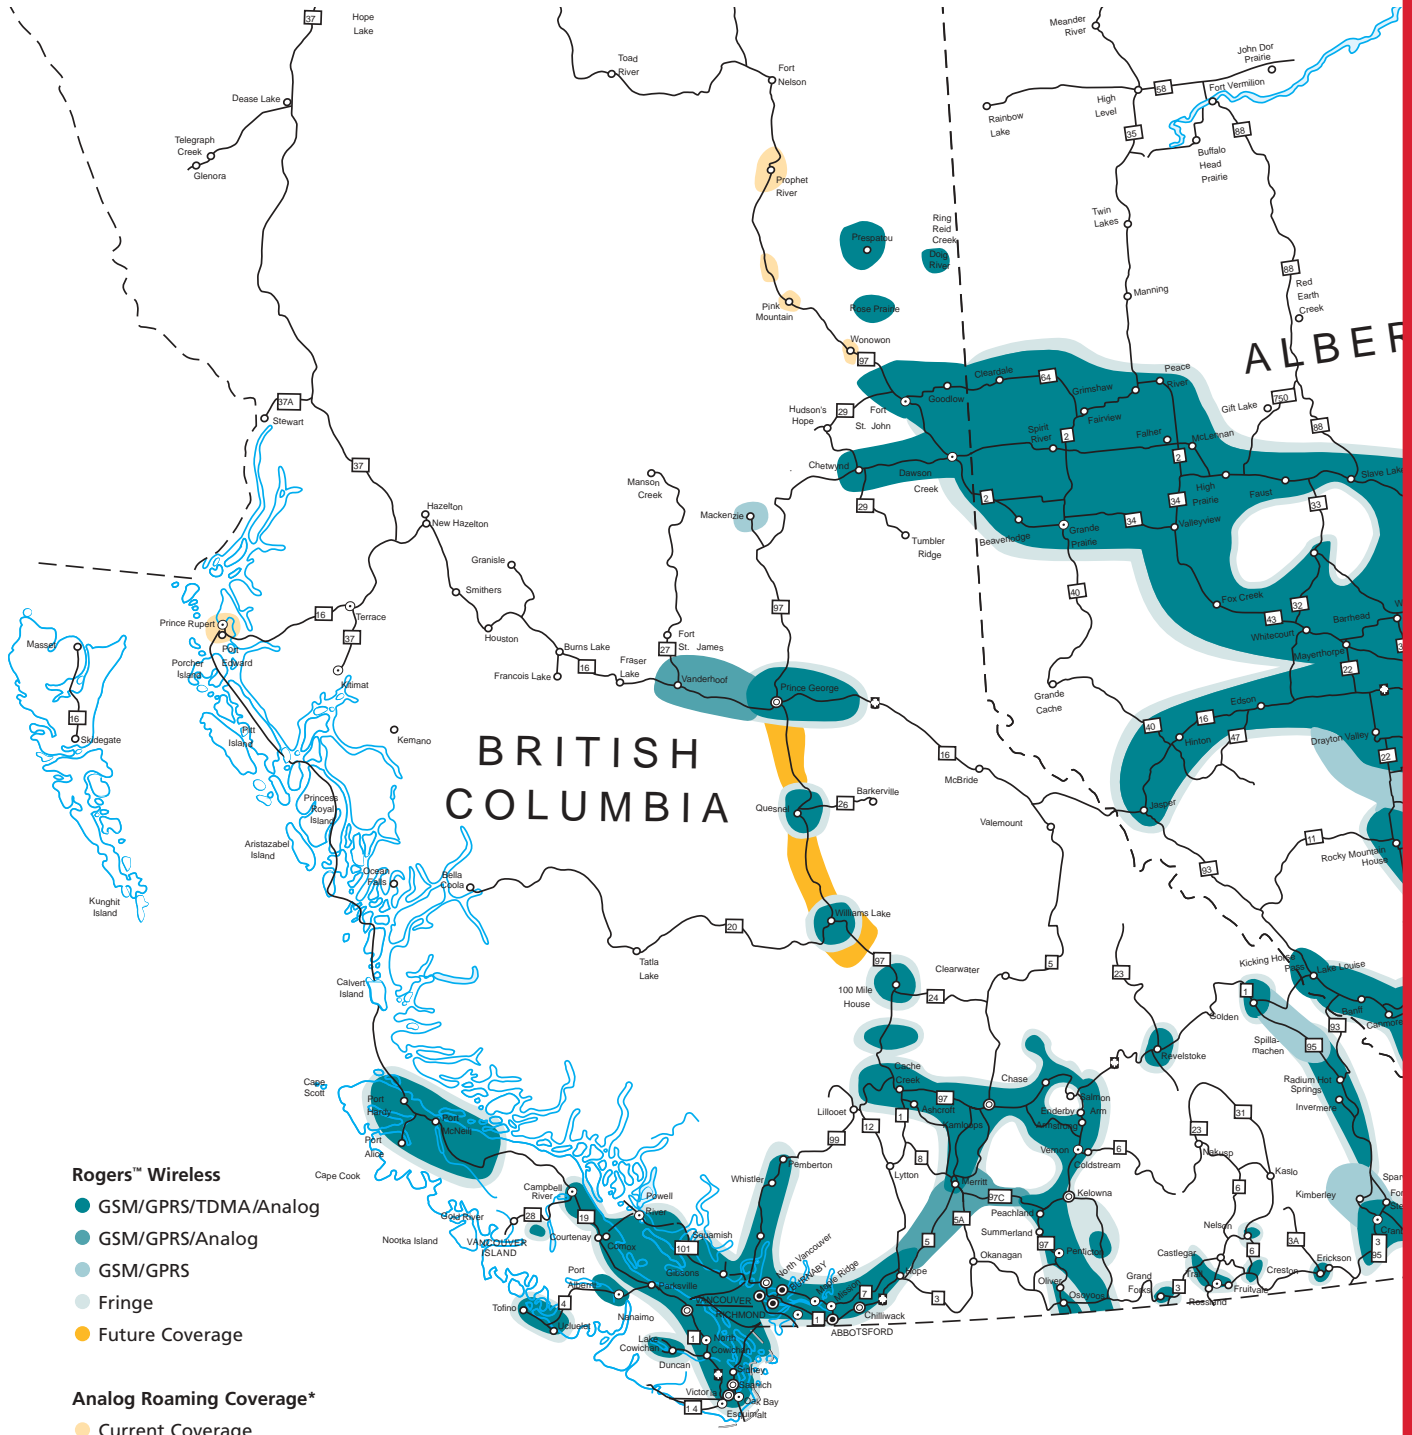

British Columbia coverage map

- Rogers™ Wireless**
- GSM/GPRS/TDMA/Analog
 - GSM/GPRS/Analog
 - GSM/GPRS
 - Fringe
 - Future Coverage

- Analog Roaming Coverage***
- Current Coverage

*Roaming and other applicable charges will apply.

175BC-51-06

Canada's Largest Integrated Wireless Voice and Data Network

Regional Cellular Service Areas

National

Saskatchewan, Manitoba, Kenora & Thunder Bay

Alberta

Ontario & Quebec

Atlantic