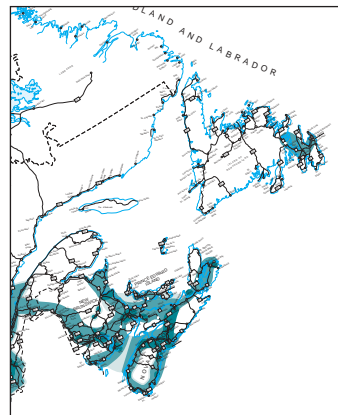

British Columbia coverage map

- Rogers™ Wireless**
- GSM/GPRS/TDMA/Analog
 - GSM/GPRS/Analog
 - GSM/GPRS
 - Fringe
 - Future Coverage

- Analog Roaming Coverage***
- Current Coverage

*Roaming and other applicable charges will apply.

175BC-51-06

Canada's Largest Integrated Wireless Voice and Data Network

Regional Cellular Service Areas

National

Saskatchewan, Manitoba, Kenora & Thunder Bay

Alberta

Ontario & Quebec

Atlantic