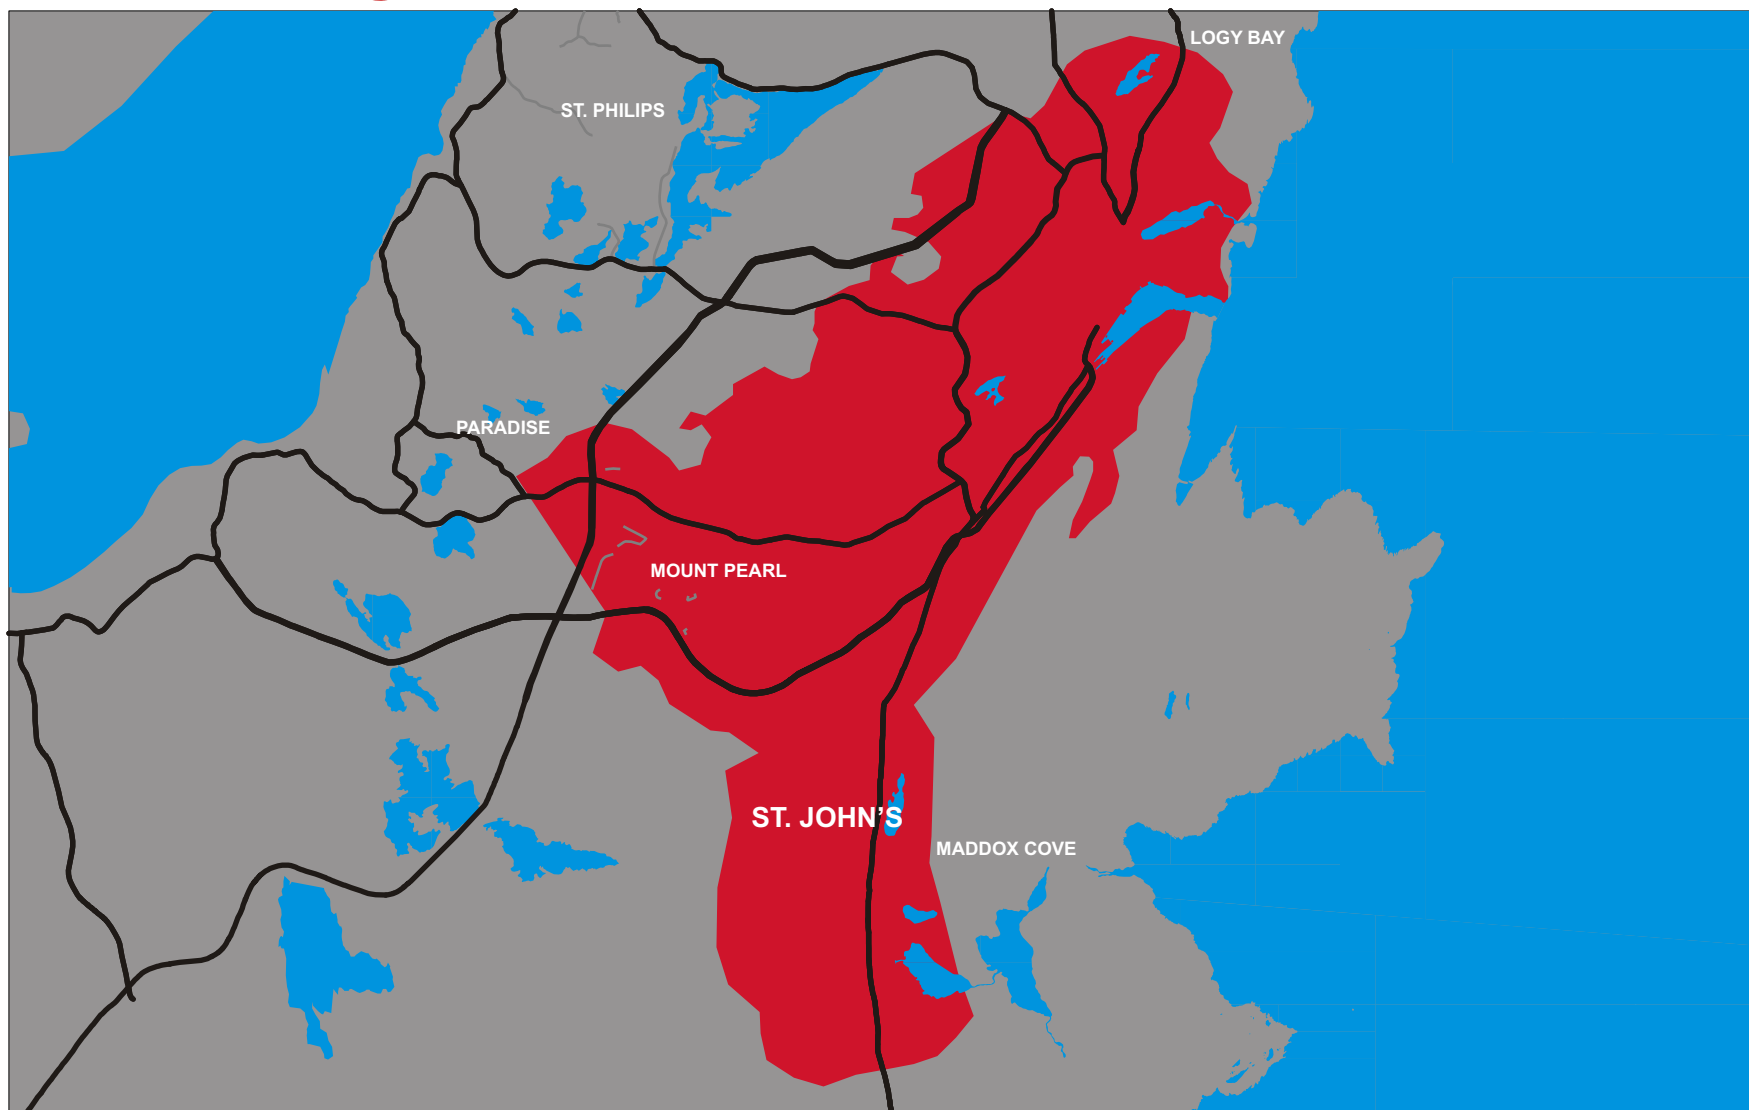

# ST. JOHN'S, NL

Coverage area shown (in **RED**) is a general view of availability. To verify if Portable Internet will work in your area, please use the [postal code look-up tool](#).

La zone de couverture (en **ROUGE**) désigne les zones dans lesquelles le service Internet portable est accessible.