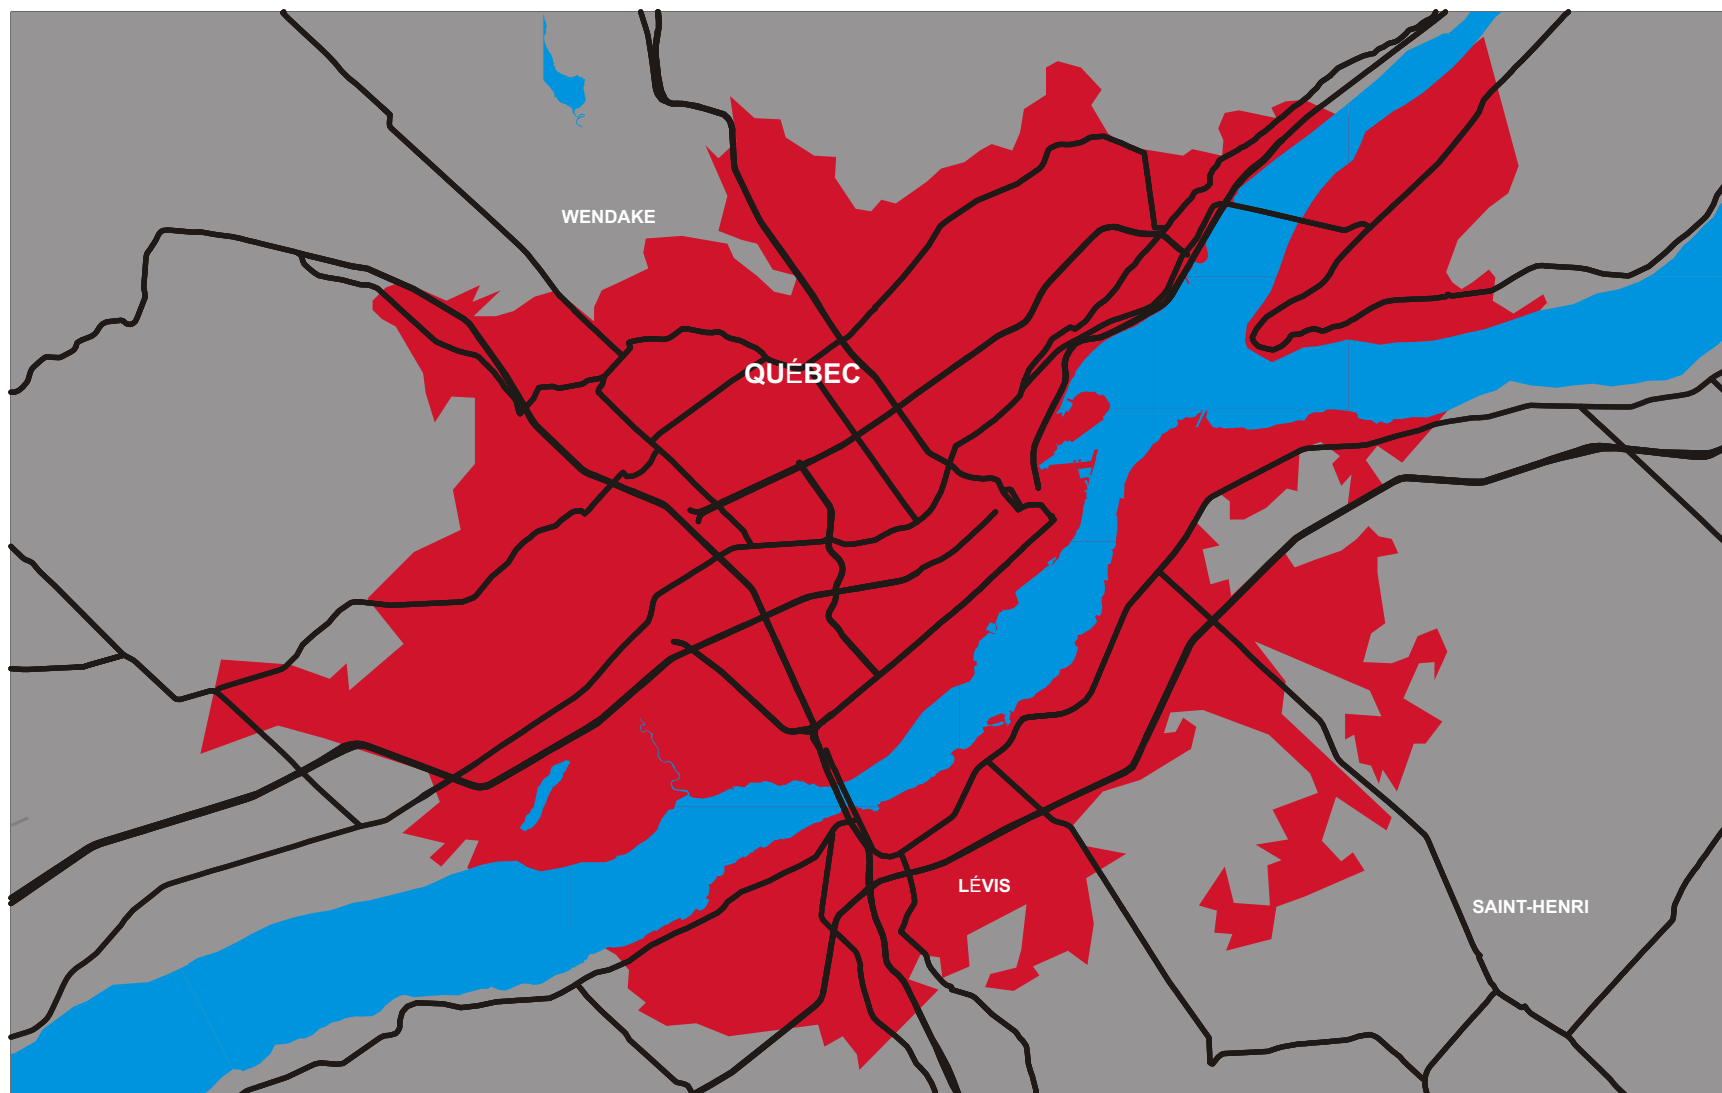

# QUEBEC, QC

Coverage area shown (in **RED**) is a general view of availability. To verify if Portable Internet will work in your area, please use the [postal code look-up tool](#).

La zone de couverture (en **ROUGE**) désigne les zones dans lesquelles le service Internet portable est accessible.