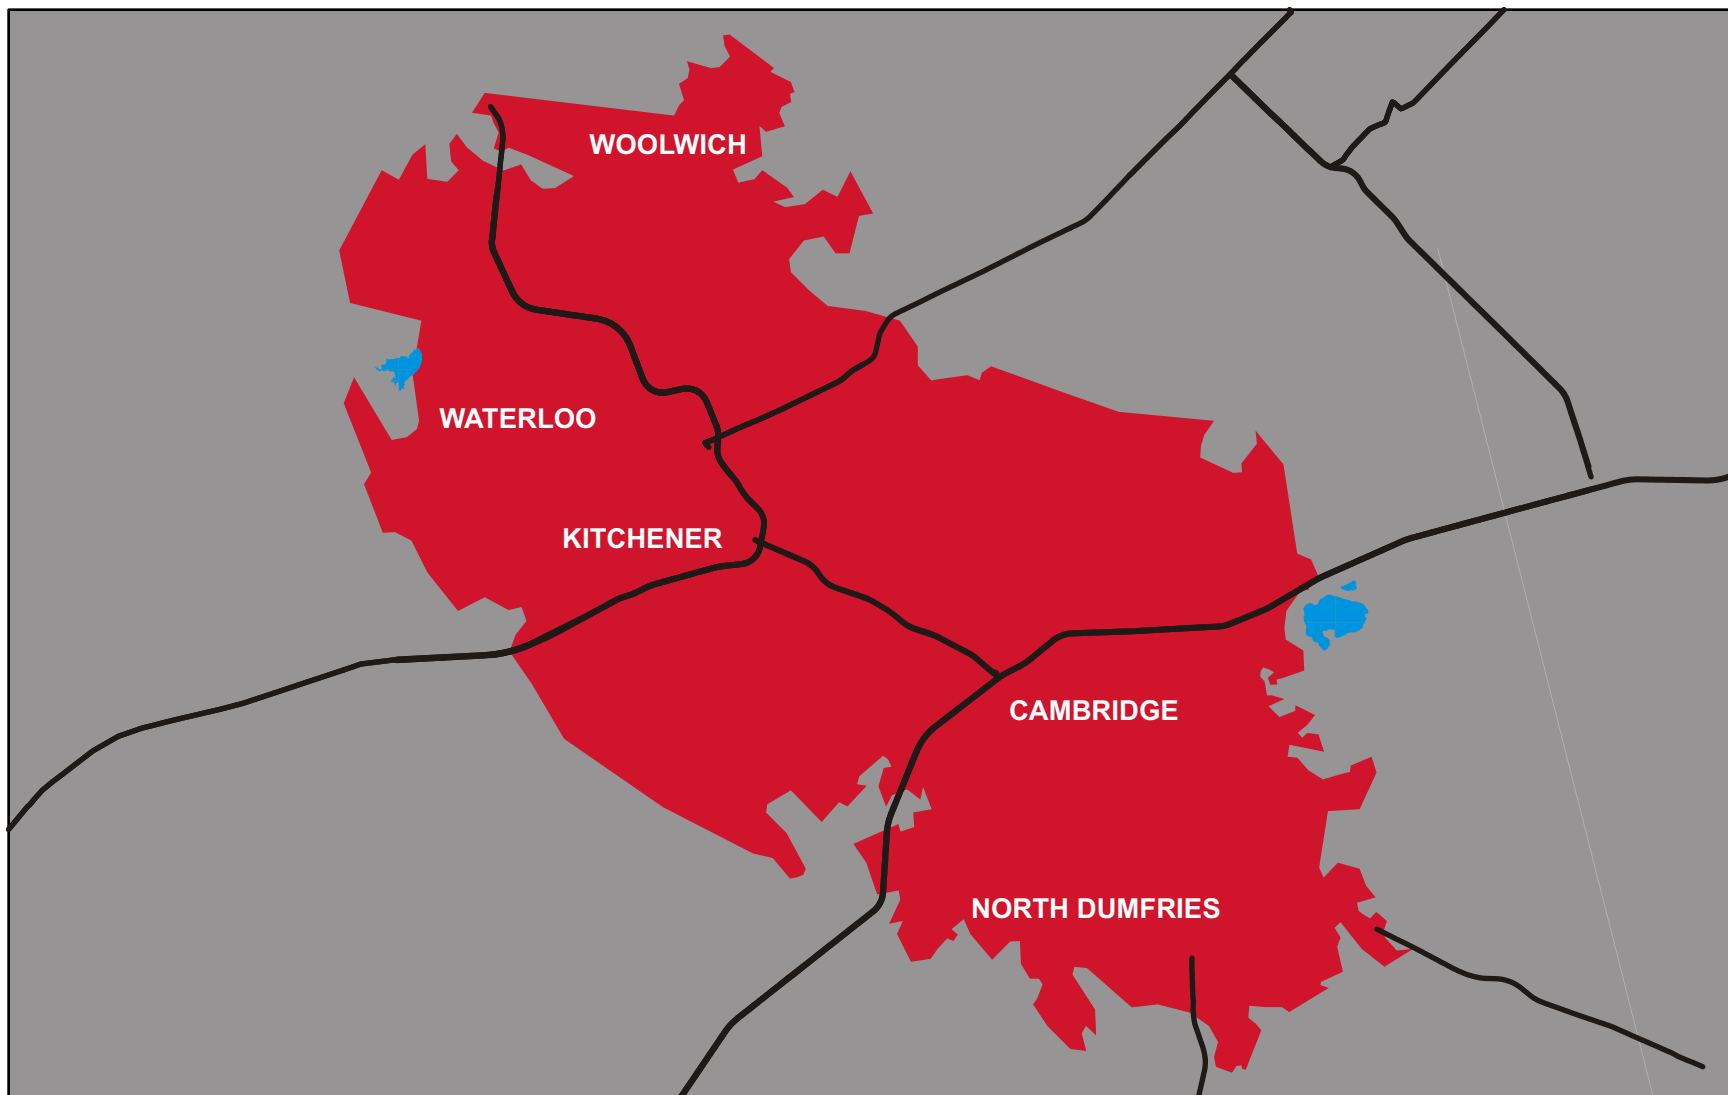

PORTABLE INTERNET *from*

INTERNET PORTABLE *de*

# KITCHENER, ON

Coverage area shown (in **RED**) is a general view of availability. To verify if Portable Internet will work in your area, please use the [postal code look-up tool](#).

La zone de couverture (en **ROUGE**) désigne les zones dans lesquelles le service Internet portable est accessible.